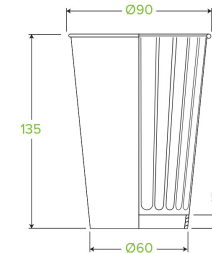

Double Wall 16 oz

BioPak

Enviromart
Australia