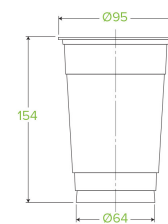

BioPak Large Cold Clear PLA Cups

	Volume Brim Full	Product Measures Top Dia	Cup Depth mm	Sleeve Size	Sleeve Weight	Carton Size	Carton Weight	Sleeves per Carton	Pieces per Sleeve	Pieces per Carton
	mls	mm	mm	LxWxH cm	Kg	LxWxH cm	Kg			
R-300Y	300	96	80	10x10x34	0.45	50x41x37	10.2	20	50	1000
R-360Y	375	96	84	10x10x35	0.49	50x41x39	10.4	20	50	1000
R-420Y	438	96	108	10x10x39	0.55	49x41x42	11.6	20	50	1000
R-500Y	508	96	126	10x10x37	0.59	51x41x41	13.2	20	50	1000
R-600Y	620	96	140	10x10x64	0.73	49x40x67	15.7	20	50	1000
R-700Y	698	96	154	10x10x59	0.78	50x41x62	16.6	20	50	1000

R-300y

R-360y

R-420y

R-500y

R-600y

R-700y