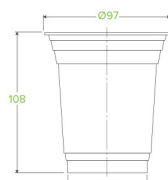

BioPak Large Cold Clear PLA Cups

	Volume Brim Full	Product Measures Top Dia	Cup Depth mm	Sleeve Size	Sleeve Weight	Carton Size	Carton Weight	Sleeves per Carton	Pieces per Sleeve	Pieces per Carton
	mls	mm	mm	LxWxH cm	Kg	LxWxH cm	Kg			
R-300Y	300	96	80	10x10x34	0.45	50x41x37	10.2	20	50	1000
R-360Y	375	96	84	10x10x35	0.49	50x41x39	10.4	20	50	1000
R-420Y	438	96	108	10x10x39	0.55	49x41x42	11.6	20	50	1000
R-500Y	508	96	126	10x10x37	0.59	51x41x41	13.2	20	50	1000
R-600Y	620	96	140	10x10x64	0.73	49x40x67	15.7	20	50	1000
R-700Y	698	96	154	10x10x59	0.78	50x41x62	16.6	20	50	1000

R-300y

R-360y

R-420y

R-600y