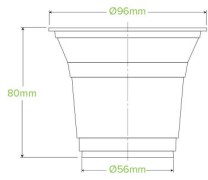

BioPak Large Cold Clear PLA Cups

	Volume Brim Full	Product Measures Top Dia	Cup Depth mm	Sleeve Size	Sleeve Weight	Carton Size	Carton Weight	Sleeves per Carton	Pieces per Sleeve	Pieces per Carton
	mls	mm	mm	LxWxH cm	Kg	LxWxH cm	Kg			
R-300Y	300	96	80	10x10x34	0.45	50x41x37	10.2	20	50	1000
R-360Y	375	96	84	10x10x35	0.49	50x41x39	10.4	20	50	1000
R-420Y	438	96	108	10x10x39	0.55	49x41x42	11.6	20	50	1000
R-500Y	508	96	126	10x10x37	0.59	51x41x41	13.2	20	50	1000
R-600Y	620	96	140	10x10x64	0.73	49x40x67	15.7	20	50	1000
R-700Y	698	96	154	10x10x59	0.78	50x41x62	16.6	20	50	1000