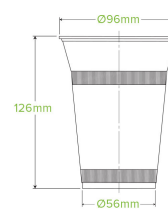

BioPak Large Cold Clear PLA Cups

	Volume Brim Full	Product Measures Top Dia	Cup Depth mm	Sleeve Size	Sleeve Weight	Carton Size	Carton Weight	Sleeves per Carton	Pieces per Sleeve	Pieces per Carton
	mls	mm	mm	LxWxH cm	Kg	LxWxH cm	Kg			
R-300Y	300	96	80	10x10x34	0.45	50x41x37	10.2	20	50	1000
R-360Y	375	96	84	10x10x35	0.49	50x41x39	10.4	20	50	1000
R-420Y	438	96	108	10x10x39	0.55	49x41x42	11.6	20	50	1000
R-500Y	508	96	126	10x10x37	0.59	51x41x41	13.2	20	50	1000
R-600Y	620	96	140	10x10x64	0.73	49x40x67	15.7	20	50	1000
R-700Y	698	96	154	10x10x59	0.78	50x41x62	16.6	20	50	1000

R-300y

R-360y

R-420y

R-500y

R-600y