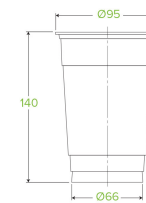

BioPak Large Cold Clear PLA Cups

	Volume Brim Full	Product Measures Top Dia	Cup Depth mm	Sleeve Size	Sleeve Weight	Carton Size	Carton Weight	Sleeves per Carton	Pieces per Sleeve	Pieces per Carton
	mls	mm	mm	LxWxH cm	Kg	LxWxH cm	Kg			
R-300Y	300	96	80	10x10x34	0.45	50x41x37	10.2	20	50	1000
R-360Y	375	96	84	10x10x35	0.49	50x41x39	10.4	20	50	1000
R-420Y	438	96	108	10x10x39	0.55	49x41x42	11.6	20	50	1000
R-500Y	508	96	126	10x10x37	0.59	51x41x41	13.2	20	50	1000
R-600Y	620	96	140	10x10x64	0.73	49x40x67	15.7	20	50	1000
R-700Y	698	96	154	10x10x59	0.78	50x41x62	16.6	20	50	1000

R-300y

R-360y

R-420y

R-500y

R-600y

R-700y