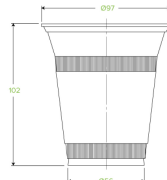

BioPak Large Cold Clear PLA Cups

	Volume Brim Full	Product Measures Top Dia	Cup Depth mm	Sleeve Size	Sleeve Weight	Carton Size	Carton Weight	Sleeves per Carton	Pieces per Sleeve	Pieces per Carton
	mls	mm	mm	LxWxH cm	Kg	LxWxH cm	Kg			
R-300Y	300	96	80	10x10x34	0.45	50x41x37	10.2	20	50	1000
R-360Y	375	96	84	10x10x35	0.49	50x41x39	10.4	20	50	1000
R-420Y	438	96	108	10x10x39	0.55	49x41x42	11.6	20	50	1000
R-500Y	508	96	126	10x10x37	0.59	51x41x41	13.2	20	50	1000
R-600Y	620	96	140	10x10x64	0.73	49x40x67	15.7	20	50	1000
R-700Y	698	96	154	10x10x59	0.78	50x41x62	16.6	20	50	1000

R-300y

R-360y

R-420y

R-600y