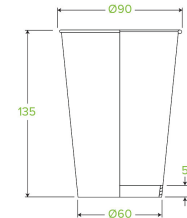

Single Wall 16 oz

BioPak

Enviromart
Australia